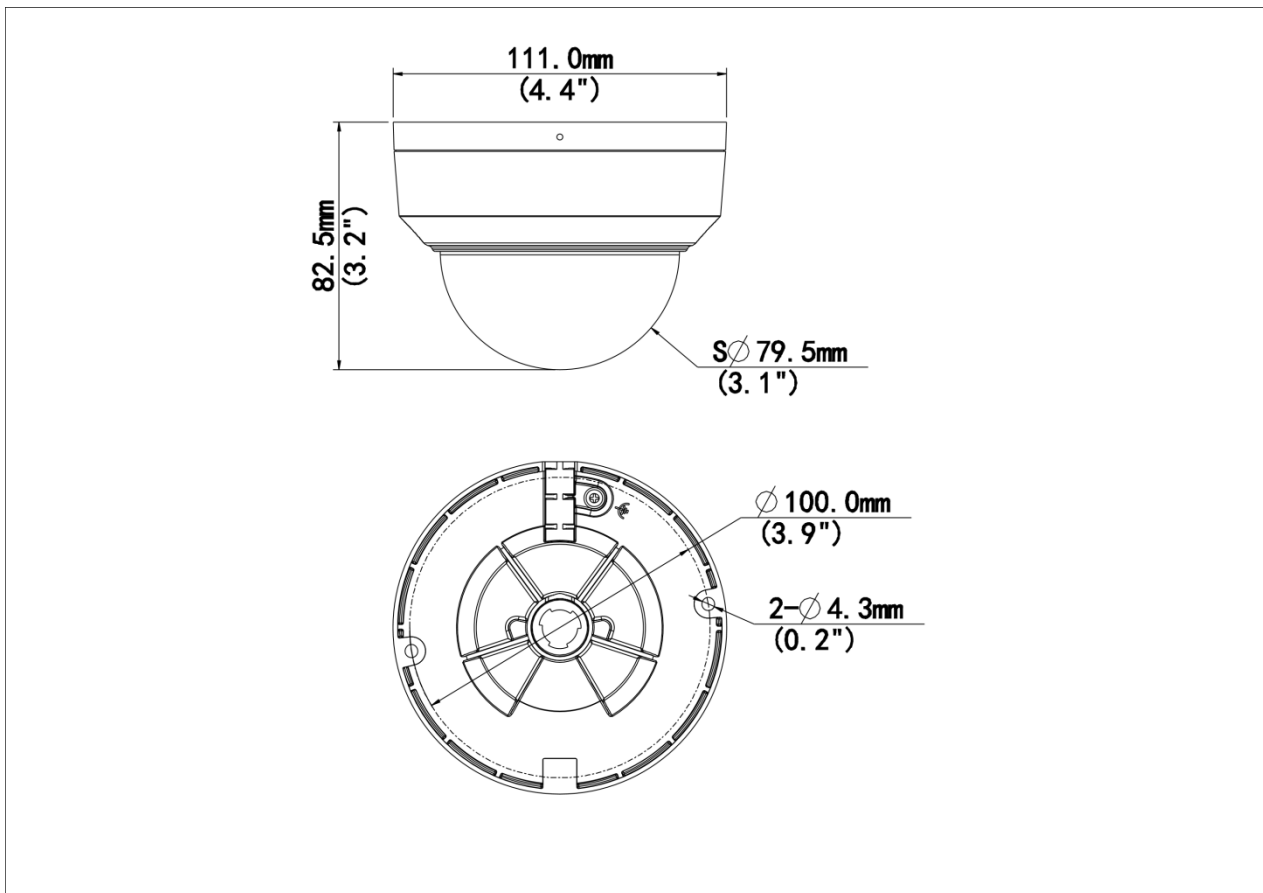

Dimensions

Accessories

TR-JB03-G-IN

Junction Box for Mini Fix-dome(Support wiring from behind)

TR-JB07/WM03-G-IN

Wall Mounting Assembling Bracket For 32 Fix-dome&Mini Fix-dome&Plastic Turret Camera

TR-WM03-D-IN

Wall Mounting Bracket for 32 Fix-dome&Mini Fix-dome&Plastic Turret Camera